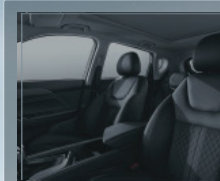

FASTER ACCELERATION
0-100 acceleration capability
11.2s