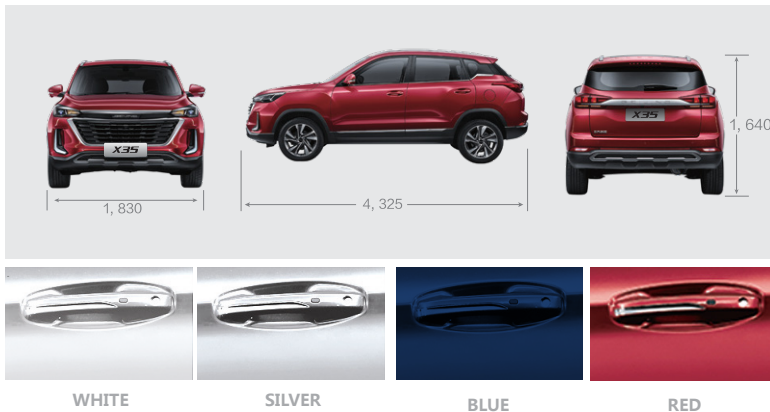

VERSION	1.5 Turbo + CVT	
	Fashion	
Entertainment		
Fabric seats	●	
Leather fabric mixed seats	●	
Rear seat headrests	●	
Leather steering wheel	●	
6-way manual adjustment for driver seat	4	
Rear seat 4/6 foldable	●	
Lamp		
LED headlight	●	
LED daytime	●	
Headlights height adjustment	●	
Headlights time delay switch off	●	
Automatic rear trunk light	●	
High mounted braking light	●	
Emergency signal system	●	
Front top light with time delay function	●	
Rear fog light	●	
Air conditioner		
Air conditioner with micro filter	●	
Power A/C	●	
Rear seat outlet	●	

📍 Nahr El Mott, New Metn Highway
📞 Tel: 01.889 689 - 76.150 555
🌐 bazerjimotors.com   📱 @ Baiclebanon